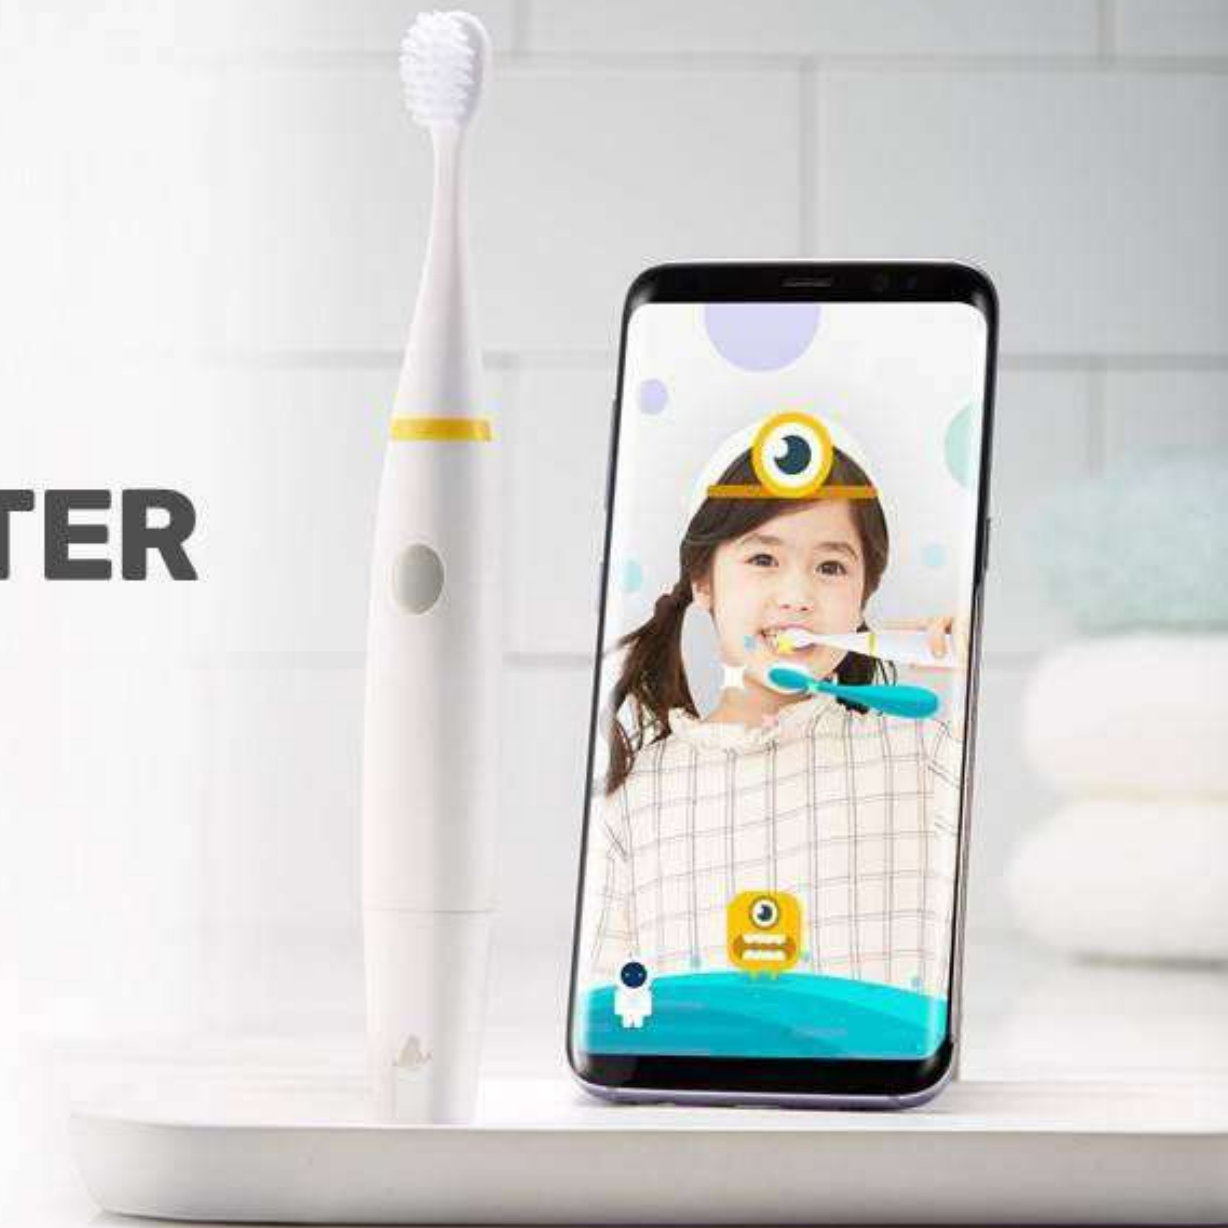

BRUSH MONSTER

Smart Toothbrush for Kids

BRUSH MONSTER

The world's first AR(Augmented reality) electric toothbrush, 'Brush Monster'

"Watching" is the best way to learn how to brush. Kids can learn and practice the proper way to brush their teeth by following the AR brushing guide on their face which is displayed in the application.

While they brush the motion sensor tracks the exact location of the brush in the mouth.

The AR brushing guide leads kids to brush proper way.

Brushing Motion Sensor

Whole process of brushing

Squeezing
toothpaste

Brushing

Cleaning
tongue

Rinsing
mouth

Washing
brush

Washing
Cup

Brush Monster guides whole process of brushing from squeezing toothpaste to washing cup!

BRUSH MONSTER

Kids Smart Toothbrush

Level of sonic vibration: 4levels (super weak, weak, strong, super strong)

In App: Main - Setting - Level of vibration

BRUSH MONSTER

The world's safest electric toothbrush for kids Protect wrist of your kids